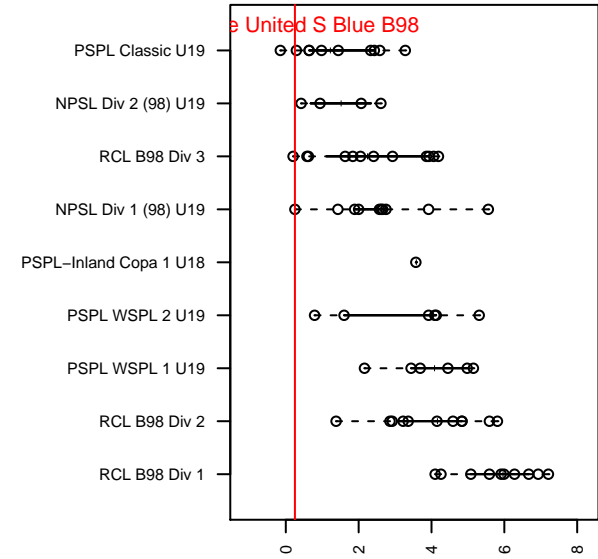

# Seattle United S Blue B98

Seattle United Regional  
 Seattle, WA  
 B98 total strength=1316  
 attack=6.69 defense=5.35  
 fall league = NPSL Div 1 (98) U19  
 notes= Cook 2016

alt names used:  
 SEATTLE UNITED B98 SOUTH BLUE (WA)  
 Seattle United South B98 Blue  
 SEATTLE UNITED B98 SOUTH BLUE (WA)

Venues played:  
 2016 REDAPT Cup Silver U19  
 2016 Bigfoot BU19 U19  
 2016 NPSL Division 1 (98) U19

**Seattle United S Blue B98**  
 Dots are actual minus expected GF (blue circles) and GA (red triangles).  
 Blue line is smoothed change in attack strength. Red is smoothed change in defense strength.

**attack and defense variance (black dot)  
relative to other teams  
and top 10 in region**

**attack and defense rating  
relative to others at age  
and all opponents in last 13 months**

**Performance relative to 13 month average**